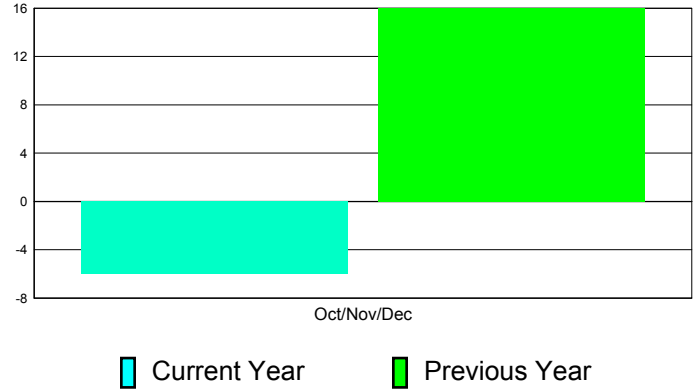

Comparison of Membership Gain/Loss

Current Year Compared to the Previous Year