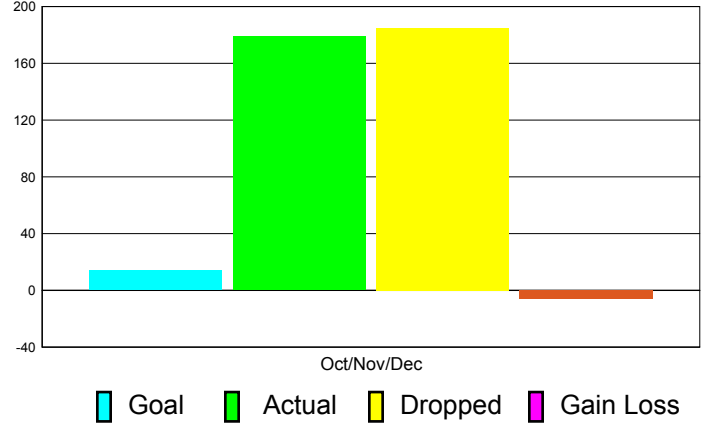

### YTD Status Quo Clubs 2010-2011

Status Quo Clubs Compared to Status Quo Members

## MEMBERSHIP

**Membership Results  
2011-2012**

**Membership  
2010-2011**

Month	Net Memb Goal	Actual New Memb	Actual Dropped Memb	Gain/Loss of Memb	Gain/ Loss of Memb
Oct/Nov/Dec	14	179	185	-6	16
<b>Totals</b>	<b>14</b>	<b>179</b>	<b>185</b>	<b>-6</b>	<b>16</b>

### Membership Results 2011-2012

Goal, New, Dropped, Gain/Loss