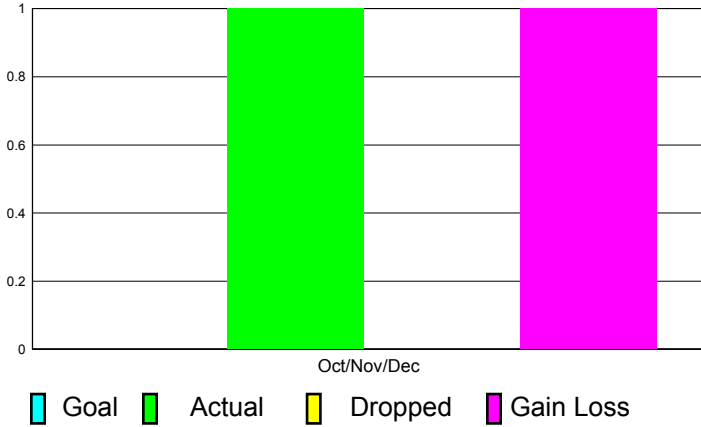

## CLUBS

**Club Results  
2011-2012**

**Clubs  
2010-2011**

Month	New Club Goal	Actual New Clubs	Actual Dropped Clubs	Gain/Loss of Clubs	Gain/Loss of Clubs
Oct/Nov/Dec	0	1	0	1	0
<b>Totals</b>	<b>0</b>	<b>1</b>	<b>0</b>	<b>1</b>	<b>0</b>

### Club Results 2011-2012

Goal, New, Dropped, Gain/Loss